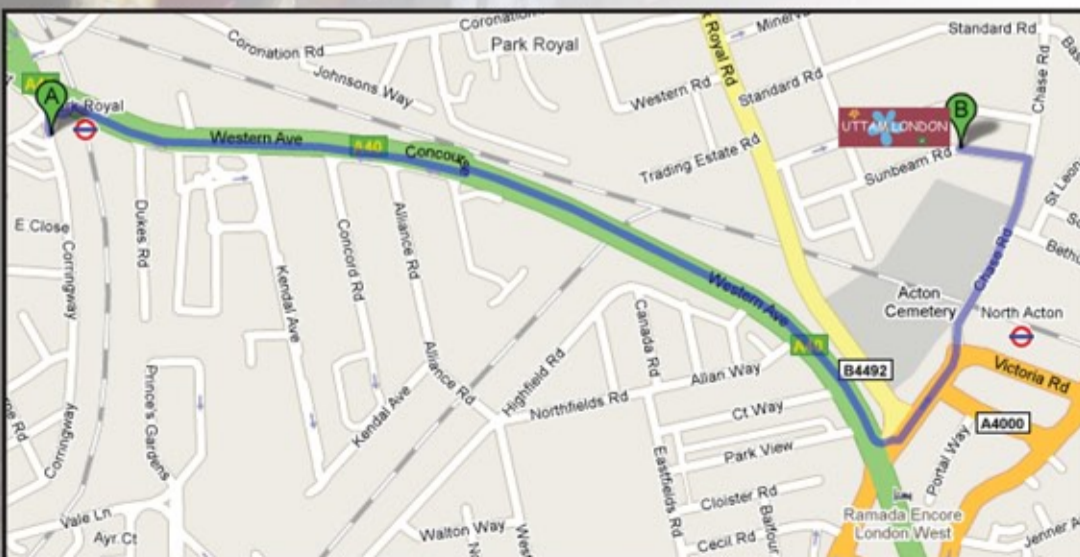

16 Sunbeam Road
London, NW10 6JL

From Park Royal Tube:

From North Acton Tube: